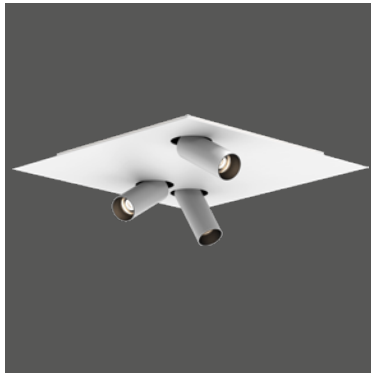

Tektus 60 3-Way Square

Technical Datasheet

General	
Type	Ceiling Mounted Luminaire
Material	Aluminium + Steel
Lamp Type	COB LED
Adjustable	Yes (60°/359°)
Dimmable	Yes
Cooling	Passive
Energy Class	A++
Weight	n.a.
Photobiol. Safety	RG1
Class	class I

IP20 960°C LED

Mounting on horizontal ceilings only

Features:

High efficiency LED luminaire, equipped with a Citizen COB LED.
High quality components.
Various colors available.

Specifications							
Art. nr.	Lightsource INCLUDED	CCT - CRI	Light output* LED / System	Efficacy**/ LED / System	Power** LED / System (current)	Power supply INCLUDED	SDCM
1082.AA.24.927.XX	(3x) Citizen CLU038J LED	2700K - Ra90	(3x) 1517lm / 995lm	134lm/W / 77lm/W	(3x) 11.3W / 13.0W (350mA)	Non dimmable driver	3
1082.AA.24.930.XX	(3x) Citizen CLU038J LED	3000K - Ra90	(3x) 1577lm / 1035lm	140lm/W / 80lm/W	(3x) 11.3W / 13.0W (350mA)	Non dimmable driver	3
1082.AA.24.940.XX	(3x) Citizen CLU038J LED	4000K - Ra90	(3x) 1601lm / 1050lm	142lm/W / 81lm/W	(3x) 11.3W / 13.0W (350mA)	Non dimmable driver	3
1082.AA.26.927.XX	(3x) Citizen CLU038J LED	2700K - Ra90	(3x) 1517lm / 995lm	134lm/W / 77lm/W	(3x) 11.3W / 13.0W (350mA)	Touch & DALI dim. driver	3
1082.AA.26.930.XX	(3x) Citizen CLU038J LED	3000K - Ra90	(3x) 1577lm / 1035lm	140lm/W / 80lm/W	(3x) 11.3W / 13.0W (350mA)	Touch & DALI dim. driver	3
1082.AA.26.940.XX	(3x) Citizen CLU038J LED	4000K - Ra90	(3x) 1601lm / 1050lm	142lm/W / 81lm/W	(3x) 11.3W / 13.0W (350mA)	Touch & DALI dim. driver	3
1082.AA.27.927.XX	(3x) Citizen CLU038J LED	2700K - Ra90	(3x) 1517lm / 995lm	134lm/W / 77lm/W	(3x) 11.3W / 13.0W (350mA)	Mains dimmable driver	3
1082.AA.27.930.XX	(3x) Citizen CLU038J LED	3000K - Ra90	(3x) 1577lm / 1035lm	140lm/W / 80lm/W	(3x) 11.3W / 13.0W (350mA)	Mains dimmable driver	3
1082.AA.27.940.XX	(3x) Citizen CLU038J LED	4000K - Ra90	(3x) 1601lm / 1050lm	142lm/W / 81lm/W	(3x) 11.3W / 13.0W (350mA)	Mains dimmable driver	3