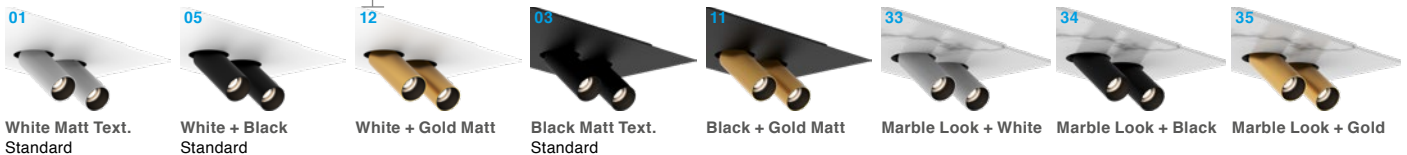

0000.AA.00.000.XX * LED light output represent values of LED chip. System light output incl. light losses of luminaire (40° reflector used as reference)
** LED power values excl. driver. System power values incl. driver power consumption (driver efficiency of 87% used as reference)

- ZM - 25-46° Zoom Lens - 0000.23.00.000.00
- 23 - 23° Lens - 0000.23.00.000.00
- 36 - 36° Lens - 0000.36.00.000.00
- 48 - 48° Lens - 0000.48.00.000.00
- 57 - 57° Lens - 0000.57.00.000.00

Lumen Maintenance Citizen COB LED (Tc=85°C)		
L70B50: >150 000 hrs	L70B10: >125 000 hrs	L70B10: >125 000 hrs
L80B50: >100 000 hrs	L80B20: >75 000 hrs	L80B10: >75 000 hrs
L90B50: >35 000 hrs	L90B20: >25 000 hrs	L90B10: >25 000 hrs

Available colors- 0000.00.00.000.XX-0

Other RAL colors on request.
Marble look finish look is unique and will vary for each individual luminaire.