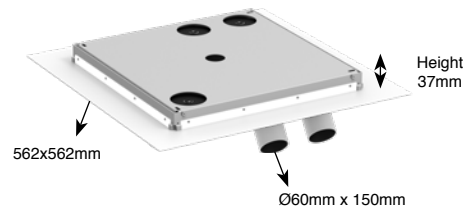

Tektus 60 3-Way Square

Technical Datasheet

General	
Type	Ceiling Mounted Luminaire
Material	Aluminium + Steel
Lamp Type	COB LED
Adjustable	Yes (60°/359°)
Dimmable	Yes
Cooling	Passive
Energy Class	A++
Weight	n.a.
Photobiol. Safety	RG1
Class	class I

IP20 960°C LED

Mounting on horizontal ceilings only

Features:

High efficiency LED luminaire, equipped with a Citizen COB LED.
High quality components.
Various colors available.

Specifications							
Art. nr.	Lightsource INCLUDED	CCT - CRI	Light output* LED / System	Efficacy**/ LED / System	Power** LED / System (current)	Power supply INCLUDED	SDCM
1082.AA.24.927.XX	(3x) Citizen CLU038J LED	2700K - Ra90	(3x) 1517lm / 995lm	134lm/W / 77lm/W	(3x) 11.3W / 13.0W (350mA)	Non dimmable driver	3
1082.AA.24.930.XX	(3x) Citizen CLU038J LED	3000K - Ra90	(3x) 1577lm / 1035lm	140lm/W / 80lm/W	(3x) 11.3W / 13.0W (350mA)	Non dimmable driver	3
1082.AA.24.940.XX	(3x) Citizen CLU038J LED	4000K - Ra90	(3x) 1601lm / 1050lm	142lm/W / 81lm/W	(3x) 11.3W / 13.0W (350mA)	Non dimmable driver	3
1082.AA.26.927.XX	(3x) Citizen CLU038J LED	2700K - Ra90	(3x) 1517lm / 995lm	134lm/W / 77lm/W	(3x) 11.3W / 13.0W (350mA)	Touch & DALI dim. driver	3
1082.AA.26.930.XX	(3x) Citizen CLU038J LED	3000K - Ra90	(3x) 1577lm / 1035lm	140lm/W / 80lm/W	(3x) 11.3W / 13.0W (350mA)	Touch & DALI dim. driver	3
1082.AA.26.940.XX	(3x) Citizen CLU038J LED	4000K - Ra90	(3x) 1601lm / 1050lm	142lm/W / 81lm/W	(3x) 11.3W / 13.0W (350mA)	Touch & DALI dim. driver	3
1082.AA.27.927.XX	(3x) Citizen CLU038J LED	2700K - Ra90	(3x) 1517lm / 995lm	134lm/W / 77lm/W	(3x) 11.3W / 13.0W (350mA)	Mains dimmable driver	3
1082.AA.27.930.XX	(3x) Citizen CLU038J LED	3000K - Ra90	(3x) 1577lm / 1035lm	140lm/W / 80lm/W	(3x) 11.3W / 13.0W (350mA)	Mains dimmable driver	3
1082.AA.27.940.XX	(3x) Citizen CLU038J LED	4000K - Ra90	(3x) 1601lm / 1050lm	142lm/W / 81lm/W	(3x) 11.3W / 13.0W (350mA)	Mains dimmable driver	3